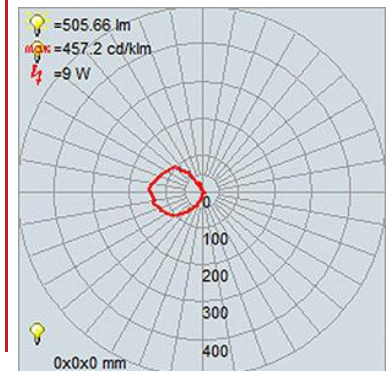

PRODUCT MEASUREMENTS

FIXTURE	BACKPLATE / CANOPY
Length:	Length
Width:	Width:
Diameter 8"	Diameter: 4.5"
Height: 8.5"	Height: 1"
Extension:	
Overall Height: 13-120"	

TECHNICAL SPECIFICATIONS

SPECIFICATIONS

Notes: _____

LINE DRAWING

IES FILE

In addition to Access Lighting's purchase and warranty terms and conditions, by signing below or placing an order, you agree that you are authorized to bind the entity placing any order and acknowledge the following: All of sizes and measurements are approximate and all images are for illustrative purposes only. In the event of an inconsistency, the "Product Measurements" section controls. There also may be slight differences in the colors and designs compared to the displayed and printed images.