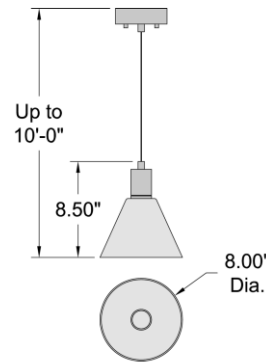

PRODUCT MEASUREMENTS

FIXTURE	BACKPLATE / CANOPY
Length:	Length
Width:	Width:
Diameter 8"	Diameter: 4.5"
Height: 8.5"	Height: 1"
Extension:	
Overall Height: 13-120"	

TECHNICAL SPECIFICATIONS

SPECIFICATIONS

Notes: _____

LINE DRAWING

IES FILE

In addition to Access Lighting's purchase and warranty terms and conditions, by signing below or placing an order, you agree that you are authorized to bind the entity placing any order and acknowledge the following: All of sizes and measurements are approximate and all images are for illustrative purposes only. In the event of an inconsistency, the "Product Measurements" section controls. There also may be slight differences in the colors and designs compared to the displayed and printed images.